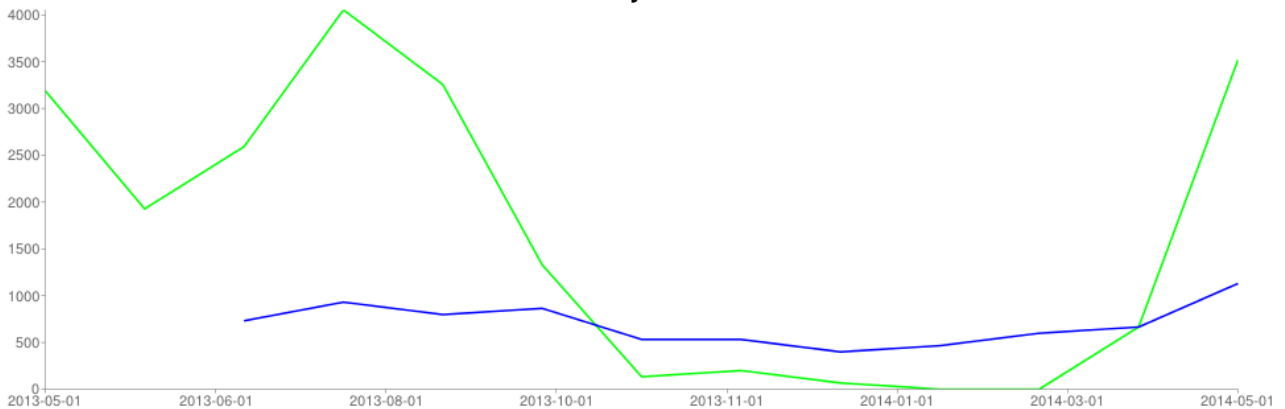

Daily/Weekly/Monthly totals report

From 2013-05-01 to 2014-05-31

Report generated on 2014-05-30 11:51:43 (UTC -06:00) by marty747@gmail.com

[TRAFx DataNet \(http://www.trafx.net/\)](http://www.trafx.net/)

Daily Totals

Weekly Totals*

Monthly Totals*

Site Name

Hydrocut Glasgow	■
Hydrocut Snyder (D)	■

* Weekly and Monthly totals are based on Average Daily Traffic (ADT)

A = adjustment applied, D = divide by 2 applied, F = filtering applied