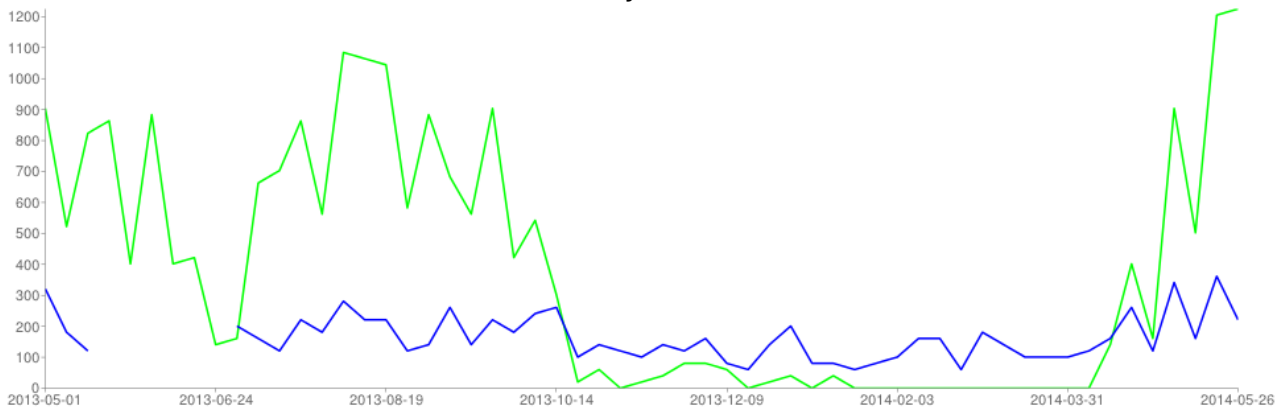

Daily/Weekly/Monthly totals report

From 2013-05-01 to 2014-05-31

Report generated on 2014-05-30 11:51:43 (UTC -06:00) by marty747@gmail.com

[TRAFx DataNet \(http://www.trafx.net/\)](http://www.trafx.net/)

Daily Totals

Weekly Totals*

Monthly Totals*

Site Name

Hydrocut Glasgow	■
Hydrocut Snyder (D)	■

* Weekly and Monthly totals are based on Average Daily Traffic (ADT)

A = adjustment applied, D = divide by 2 applied, F = filtering applied