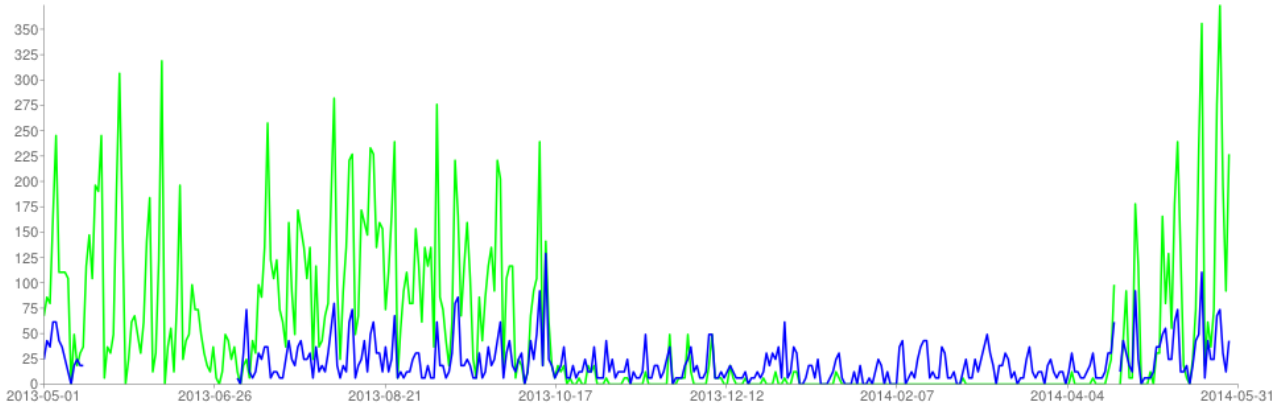

Daily/Weekly/Monthly totals report

From 2013-05-01 to 2014-05-31

Report generated on 2014-05-30 11:51:43 (UTC -06:00) by marty747@gmail.com

[TRAFx DataNet \(http://www.trafx.net/\)](http://www.trafx.net/)

Daily Totals

Weekly Totals*

Monthly Totals*

Site Name

Hydrocut Glasgow	■
Hydrocut Snyder (D)	■

* Weekly and Monthly totals are based on Average Daily Traffic (ADT)

A = adjustment applied, D = divide by 2 applied, F = filtering applied